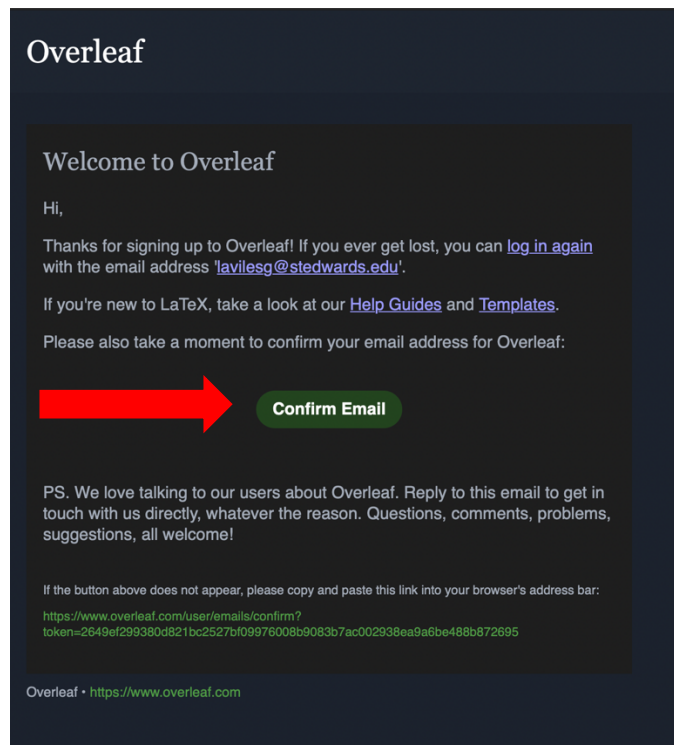

Creating an Overleaf account

1. Visit <https://www.overleaf.com/>
2. Make sure to fill out email and password, then click register.

3. You will be directed to a page looking like this:

4. Check your email and click 'confirm email' this step is important to get your account activated and ready to LaTeX