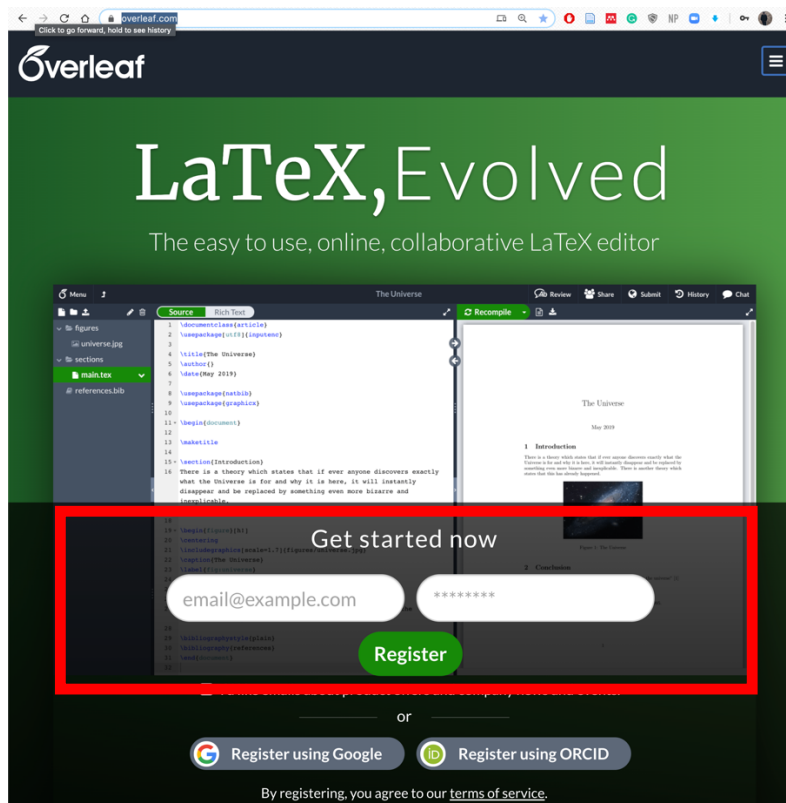

LaTeX Tutorial with Overleaf

Pre Workshop Instructions

Before attending the workshop on July 8, there are some recommended tasks:

1. Fill out a quick 3-minute survey: <https://forms.gle/rrN2imyK5yZZEX8z5>
2. Create an overleaf account at: <https://www.overleaf.com/>
3. Bring a manuscript formatted in .docx or .txt that you wish to typeset in LaTeX

Creating an Overleaf account

1. Visit <https://www.overleaf.com/>
2. Make sure to fill out email and password, then click register.