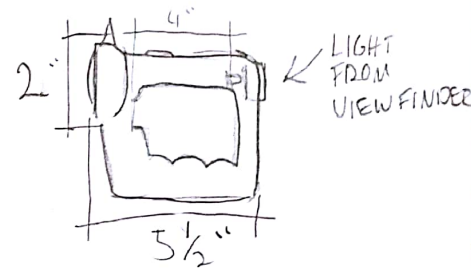

VIEWS FROM COMIC

SCALE/SIZE

~ 1 3/4

ANIMAL POSSIBILITIES

- BAT
- DRAGON
- CAT
- DEMON
- REPTILIAN

ILLUSTRATED FEAT.

KEY FUNCTIONAL FEAT.

- BUTTON OPT.
- MODULAR BODY
- POP OUT WING
- BLINKING EYE