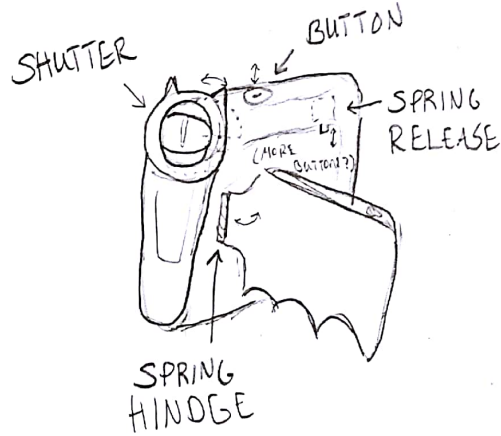

VIEWS FROM COMIC

SCALE/SIZE

~ 1 3/4

ANIMAL POSSIBILITIES

- BAT
- DRAGON
- CAT
- DEMON
- REPTILIAN

ILLUSTRATED FEAT.

KEY FUNCTIONAL FEAT.

- BUTTON OPT.
- MODULAR BODY
- POP OUT WING
- BLINKING EYE