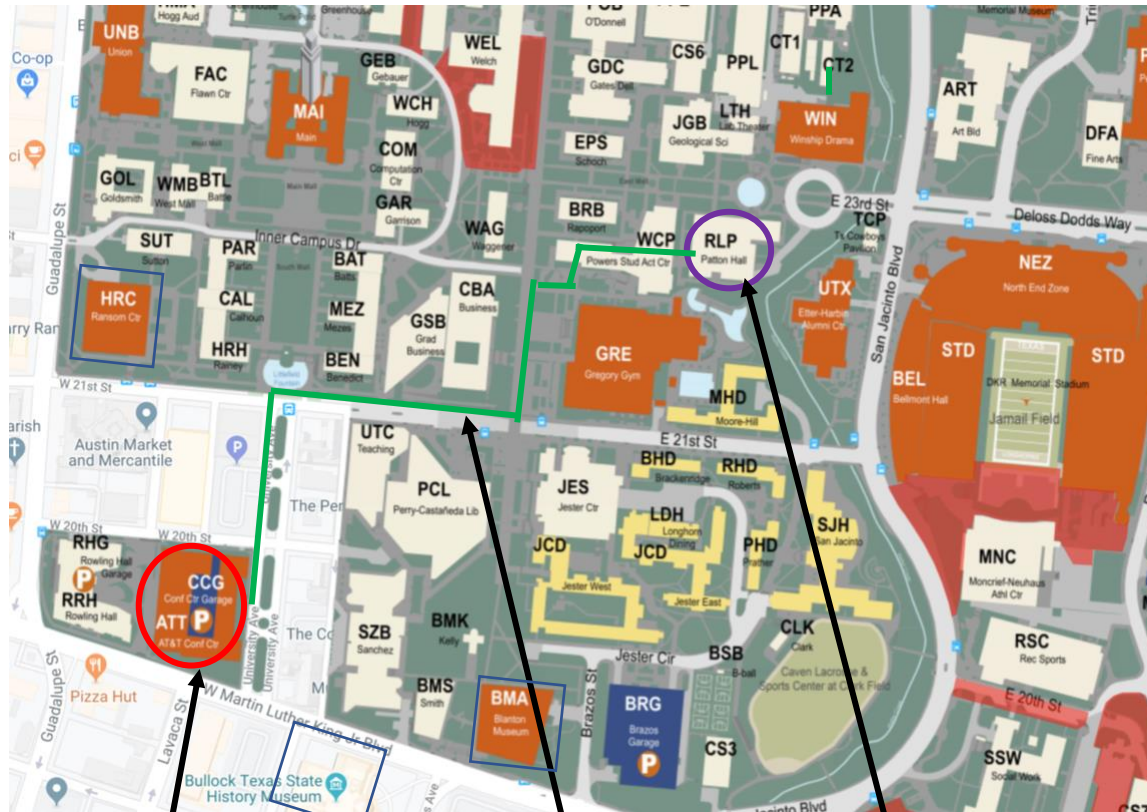

Map of UT Austin Campus and Best Route between the AT&T Center and Patton Hall (RLP)

The Population Research Center is on the 2nd floor of RLP

AT&T Center (hotel)
1900 University Avenue

Best route to walk
from AT&T Center
to Patton Hall (RLP)
(10-15 minutes)

Patton Hall (RLP), 305 E. 23rd Street