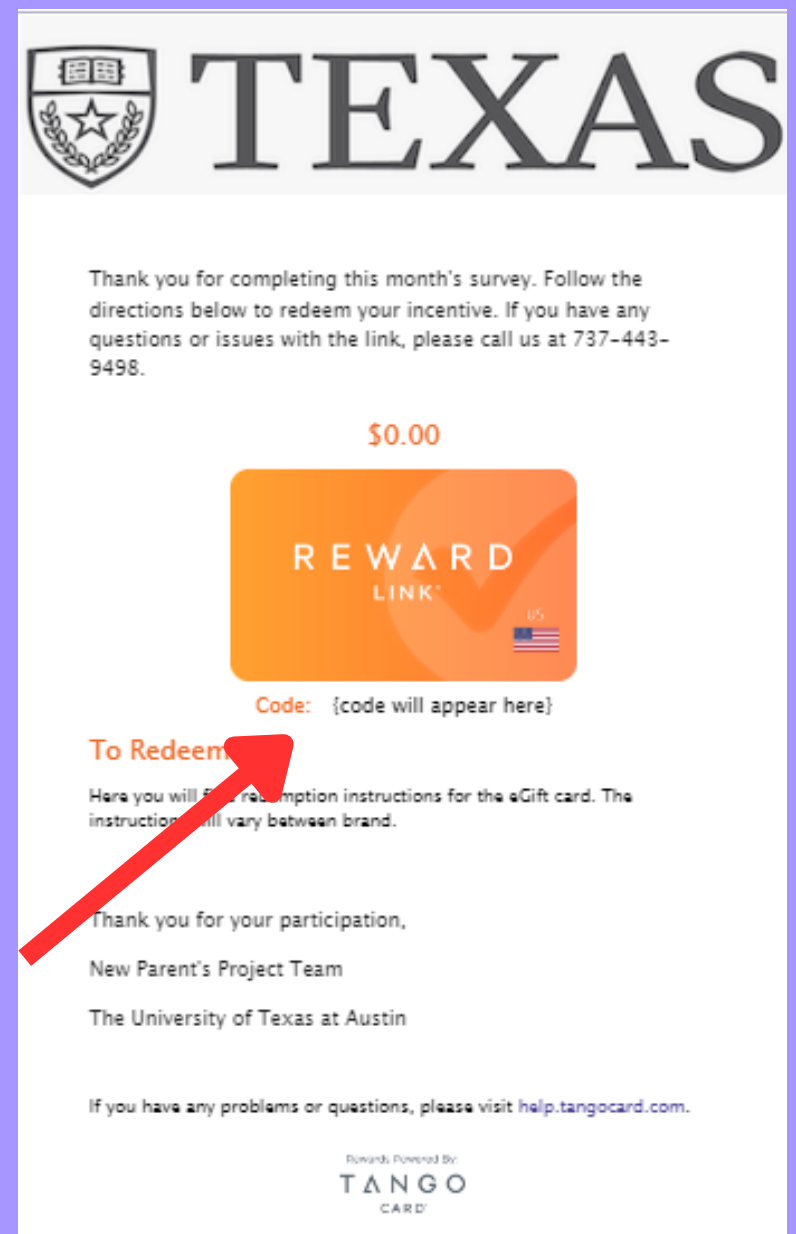

## HOW TO REDEEM YOUR COMPENSATION

from Tango Rewards

# 1

You will receive an email titled "Survey Completion Incentive"

- This is what your email will look like! There will be a link under the orange Reward Link card next to where it says “code” in orange font.
- Once you click on that link, it will redirect you to a webpage where you can choose which stores to redeem your credit.